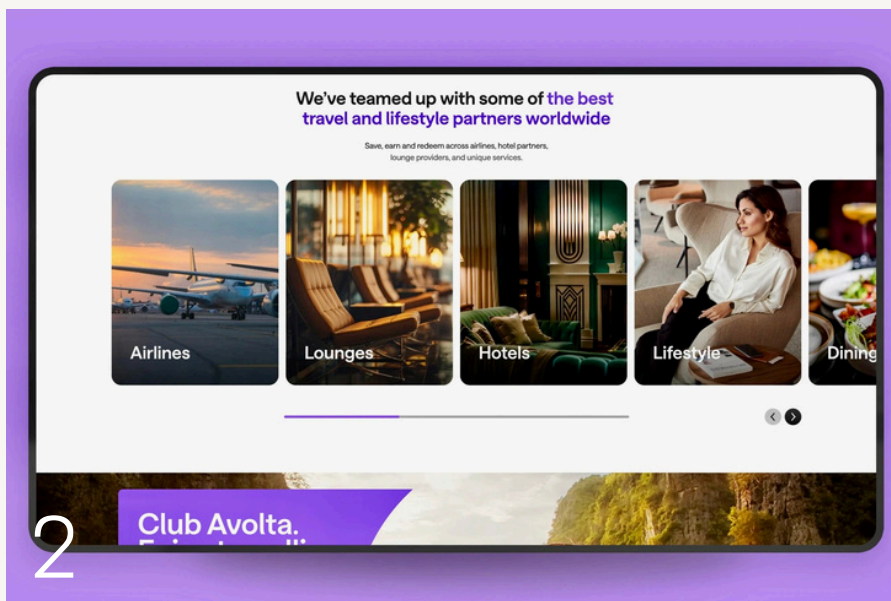

PROJECTS

---

1. **T-MOBILE** - sleight-of-hand with smartphone for German ad campaign.
2. **AVOLTA** - custom magic for Aviation Expo delegates at OR Thambo Int.
3. **DIAMOND GALLERY** - tailormade magic for VIP functions in Cape Town.
4. **YPO** - African themed magic for international guests in Johannesburg.
5. **UNIVERSAL STUDIOS** - magic consultant for the film Cinderella Story.
6. **THE BUSINESS LAB** - themed magic demonstrating products at Expos.
7. **CLICKS GROUP** - branded magic drawing attendees to the client booth.
8. **COLLEGE OF MAGIC** - creative magic consultation for multiple projects.